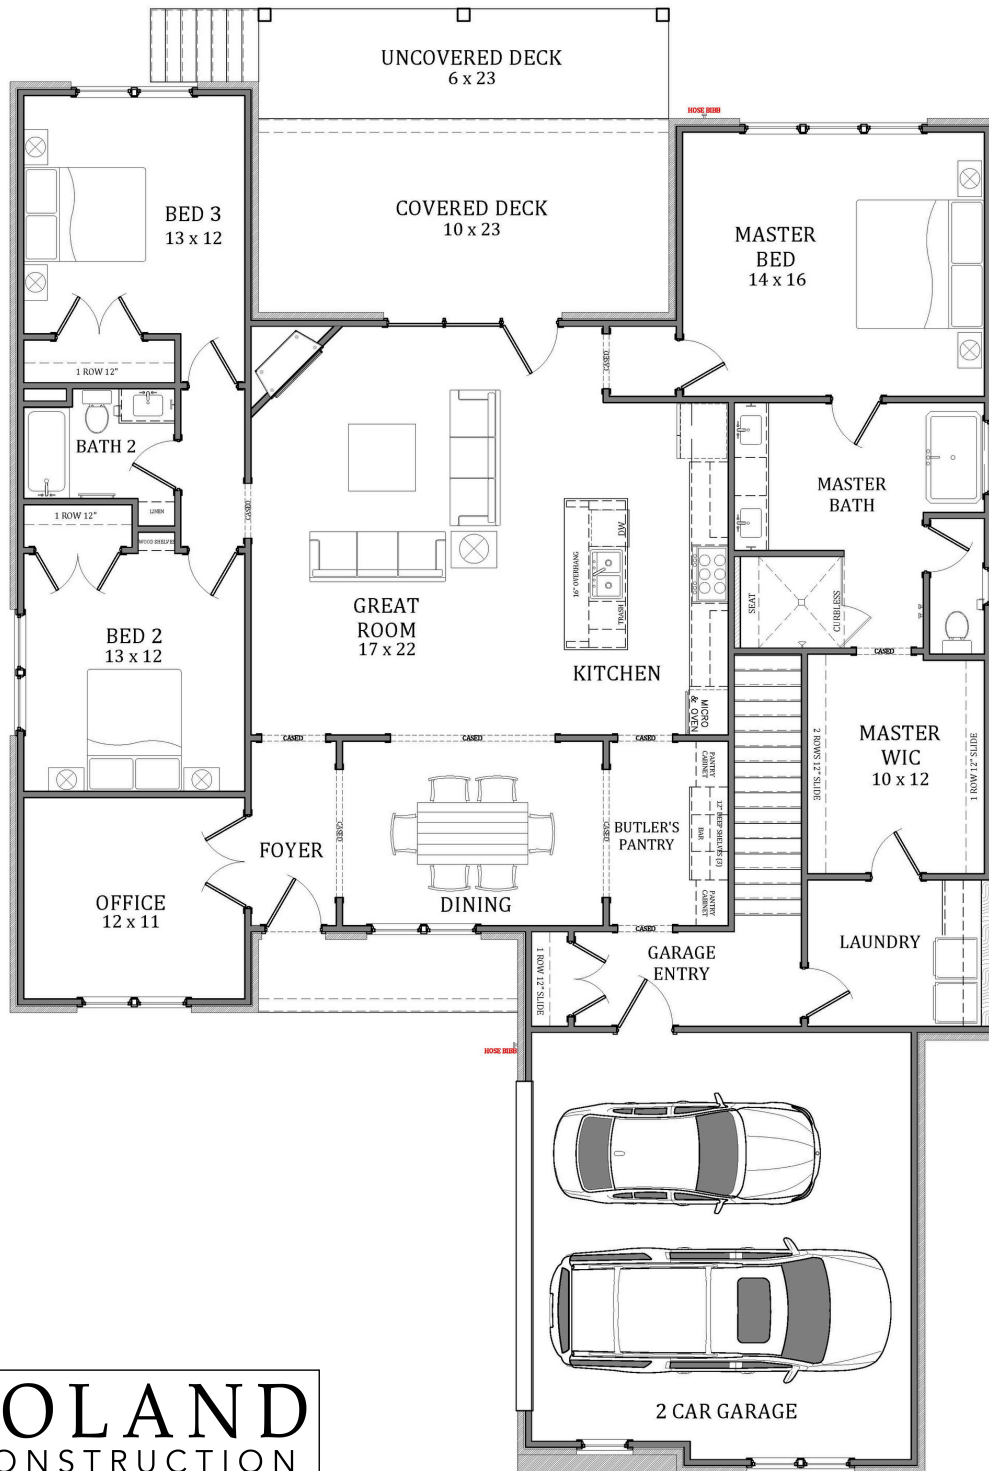

# Aspen

---

4 BEDROOMS | 3 BATHROOMS | 3,031 SF

**TOLAND**  
CONSTRUCTION

**TOLAND**  
CONSTRUCTION

**Aspen**  
First Floor - 2,400 SF  
Second Floor - 631 SF  
Total - 3,031 SF