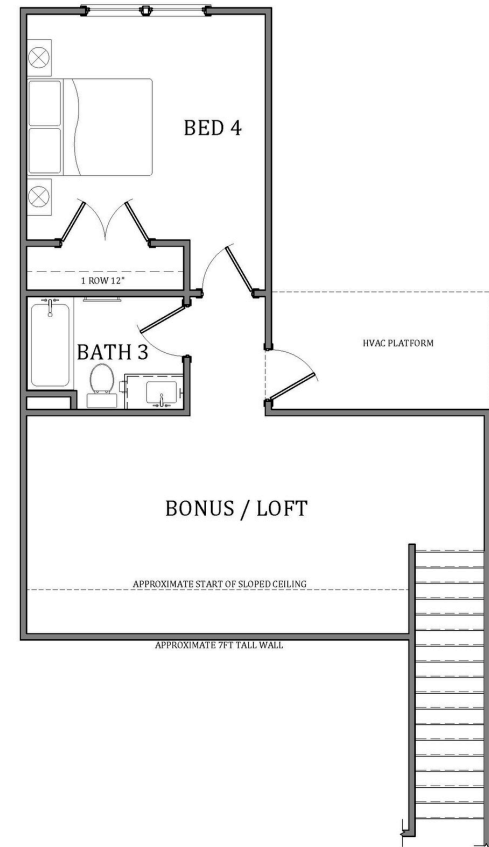

# Aspen

---

4 BEDROOMS | 3 BATHROOMS | 3,031 SF

**TOLAND**  
CONSTRUCTION

**TOLAND**  
CONSTRUCTION

**Aspen**  
First Floor - 2,400 SF  
Second Floor - 631 SF  
Total - 3,031 SF