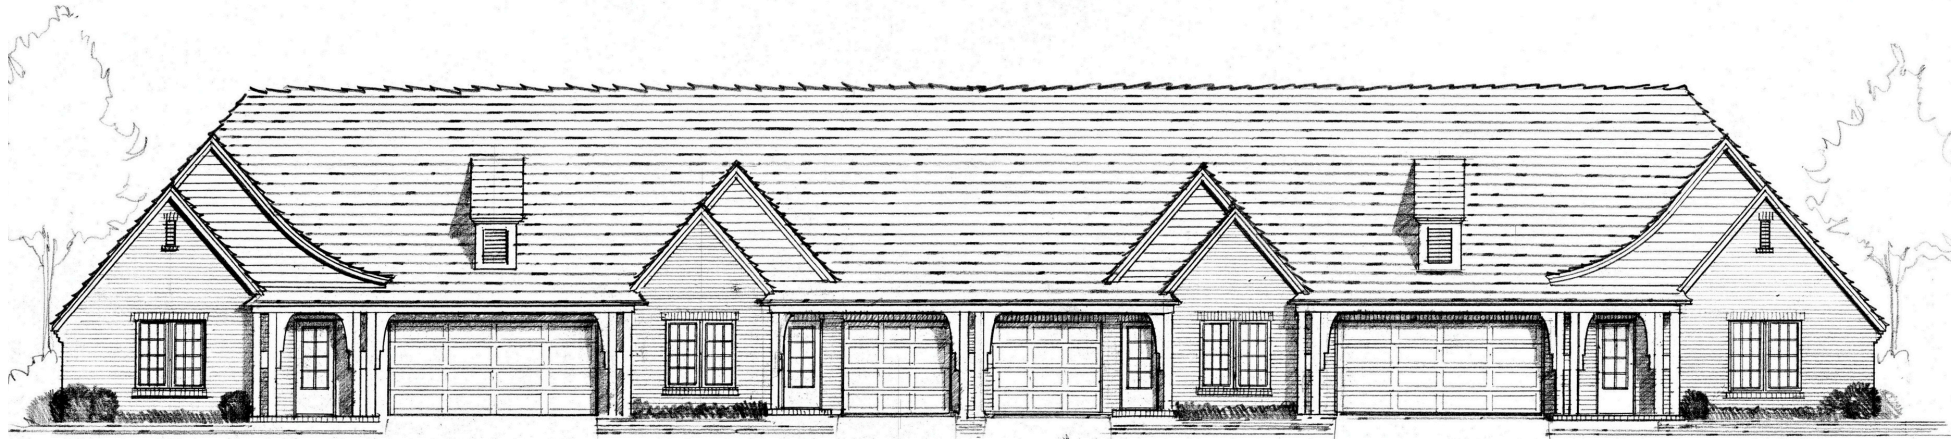

Champions Run

3 BEDROOMS | 2 BATHROOMS | 1,820 SF
END UNIT - MAIN FLOOR ONLY

TOLAND
CONSTRUCTION

CR CHAMPIONS RUN

3 BEDROOMS | 2 BATHROOMS | END UNIT | ONE STORY

APPROXIMATE SQUARE FOOTAGE - 1,820

For concept only. Options, room sizes, and porch configurations may vary and are subject to change.

TOLAND
CONSTRUCTION