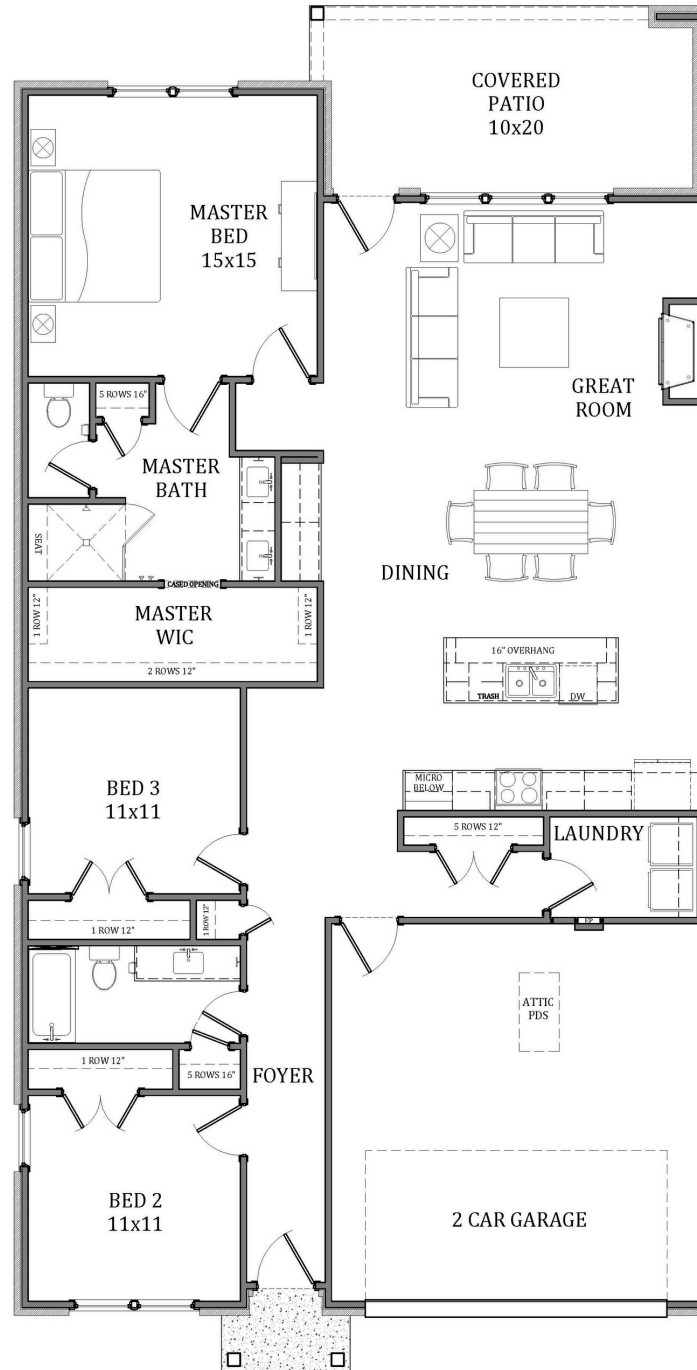

Champions Run

3 BEDROOMS | 2 BATHROOMS | 1,820 SF
END UNIT - MAIN FLOOR ONLY

TOLAND
CONSTRUCTION

CR CHAMPIONS RUN

3 BEDROOMS | 2 BATHROOMS | END UNIT | ONE STORY

APPROXIMATE SQUARE FOOTAGE - 1,820

For concept only. Options, room sizes, and porch configurations may vary and are subject to change.