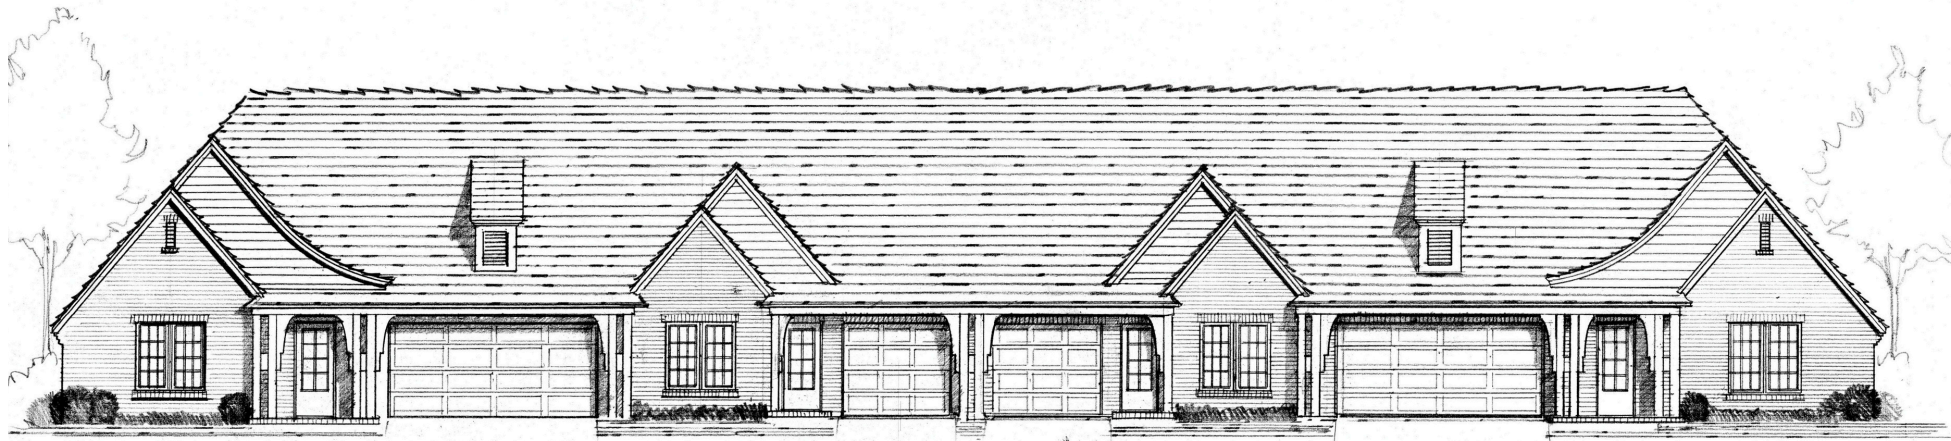

Champions Run

4 BEDROOMS | 3 BATHROOMS | 2,460 SF
END UNIT - WITH BONUS

TOLAND
CONSTRUCTION