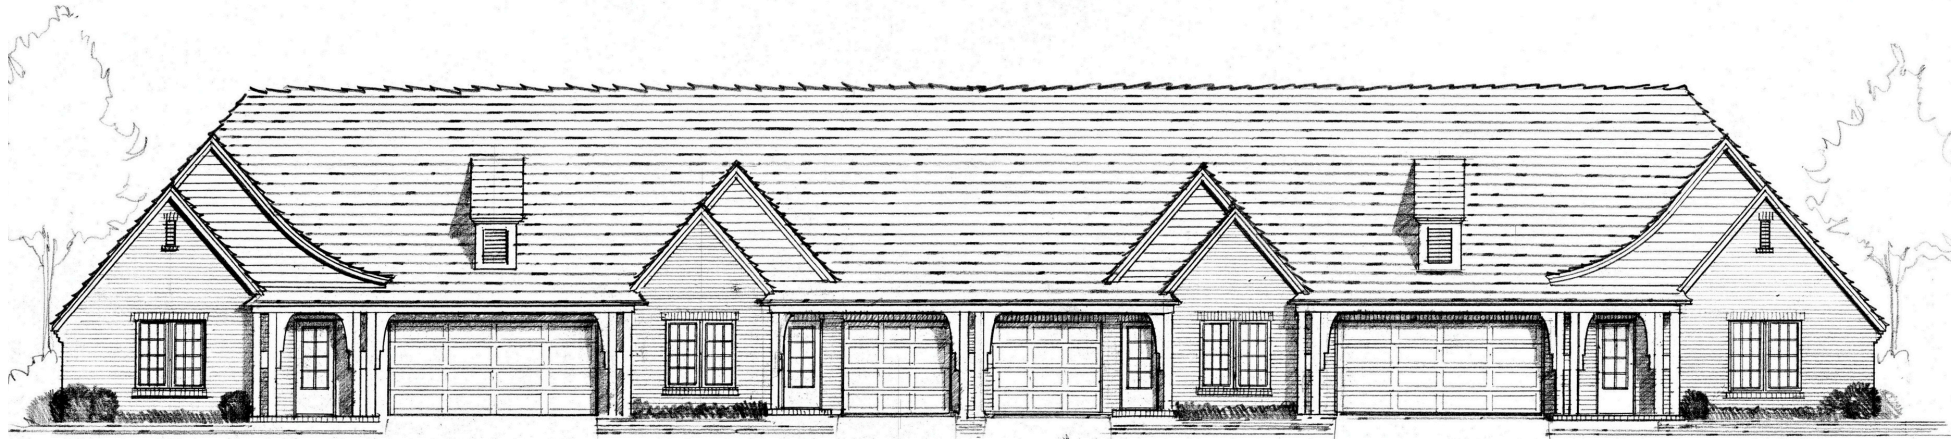

# Champions Run

---

2 BEDROOMS | 2 BATHROOMS | 1,575 SF  
INTERIOR UNIT - MAIN FLOOR ONLY

**TOLAND**  
CONSTRUCTION

# CR CHAMPIONS RUN

2 BEDROOMS | 2 BATHROOMS | INTERIOR UNIT | ONE STORY

APPROXIMATE SQUARE FOOTAGE - 1,575

For concept only. Options, room sizes, and porch configurations may vary and are subject to change.

**TOLAND**  
CONSTRUCTION