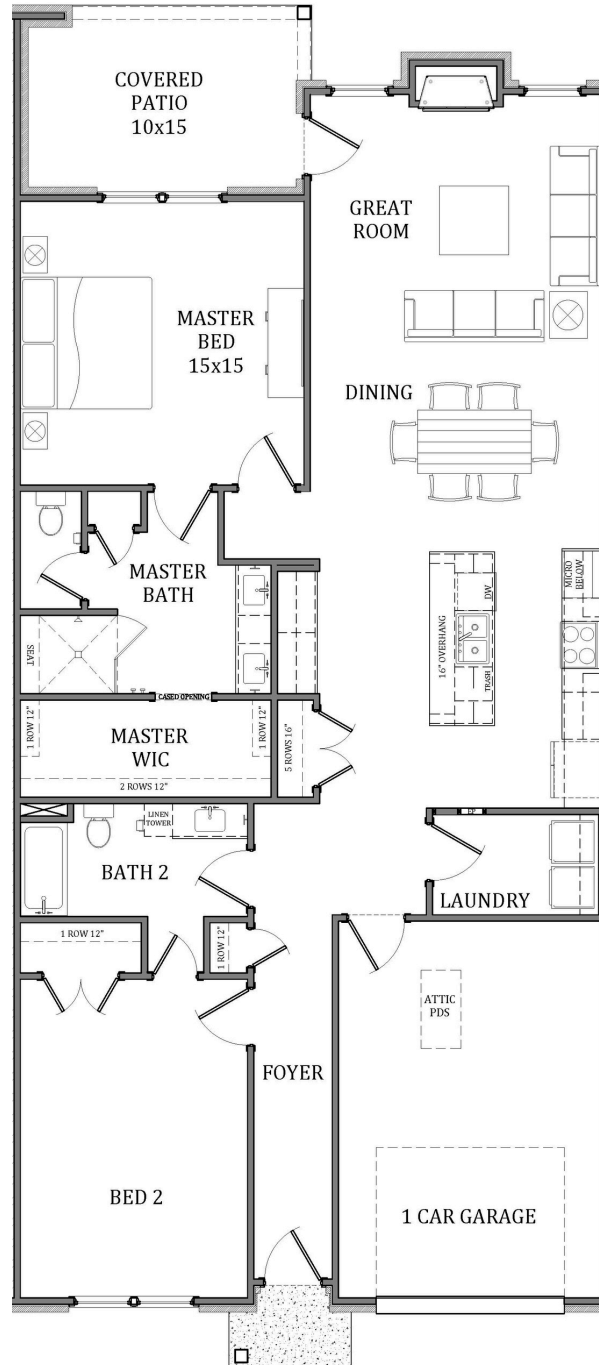

# Champions Run

---

2 BEDROOMS | 2 BATHROOMS | 1,575 SF  
INTERIOR UNIT - MAIN FLOOR ONLY

**TOLAND**  
CONSTRUCTION

# CR CHAMPIONS RUN

2 BEDROOMS | 2 BATHROOMS | INTERIOR UNIT | ONE STORY

APPROXIMATE SQUARE FOOTAGE - 1,575

For concept only. Options, room sizes, and porch configurations may vary and are subject to change.