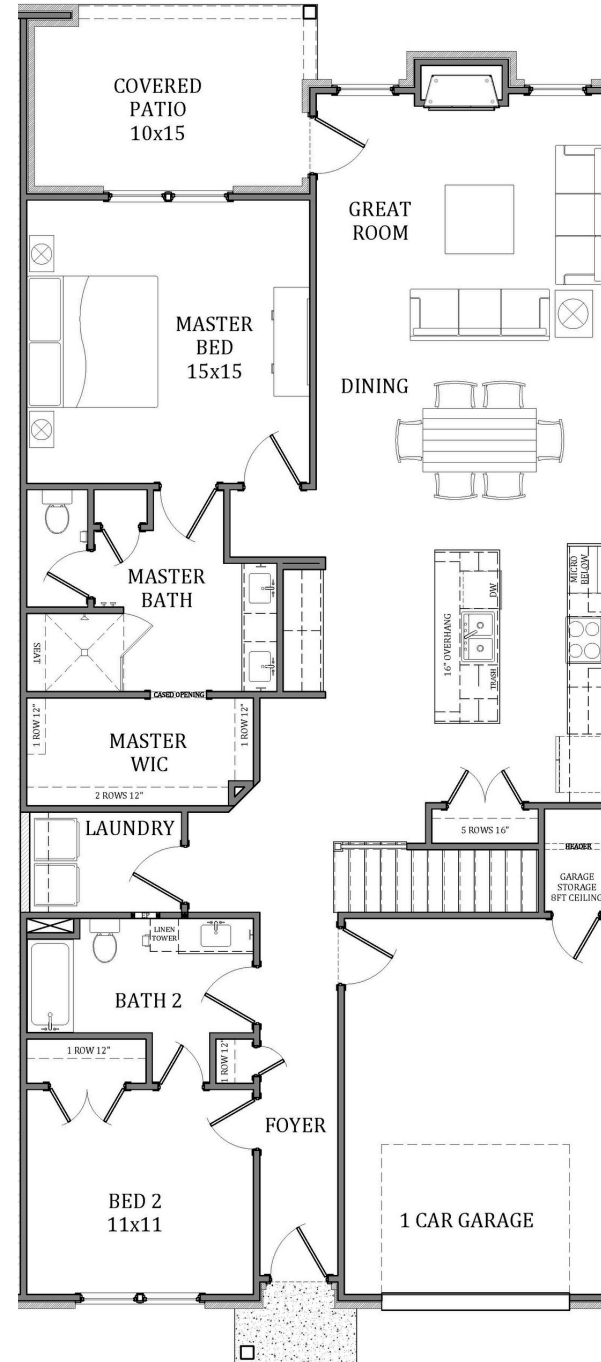

Champions Run

3 BEDROOMS | 3 BATHROOMS | 2,185 SF
INTERIOR UNIT - WITH BONUS

TOLAND
CONSTRUCTION

CR CHAMPIONS RUN

3 BEDROOMS | 3 BATHROOMS | LOFT | INTERIOR UNIT | TWO STORY

APPROXIMATE SQUARE FOOTAGE - 2,185

For concept only. Options, room sizes, and porch configurations may vary and are subject to change.

TOLAND
CONSTRUCTION