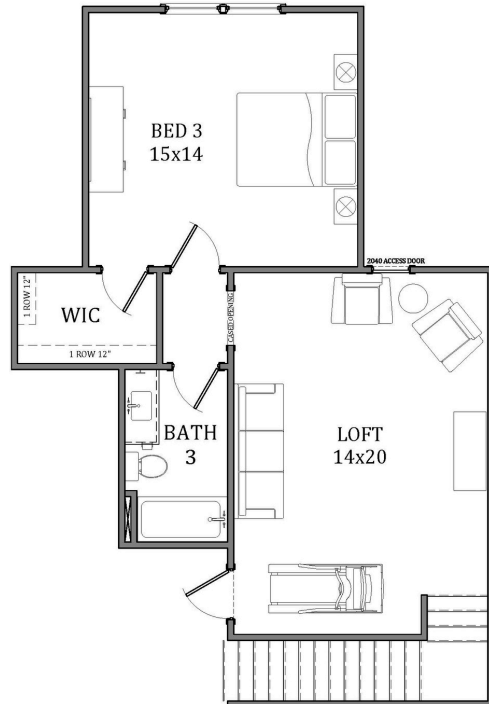

Champions Run

3 BEDROOMS | 3 BATHROOMS | 2,185 SF
INTERIOR UNIT - WITH BONUS

TOLAND
CONSTRUCTION

CR CHAMPIONS RUN

3 BEDROOMS | 3 BATHROOMS | LOFT | INTERIOR UNIT | TWO STORY

APPROXIMATE SQUARE FOOTAGE - 2,185

For concept only. Options, room sizes, and porch configurations may vary and are subject to change.

TOLAND
CONSTRUCTION