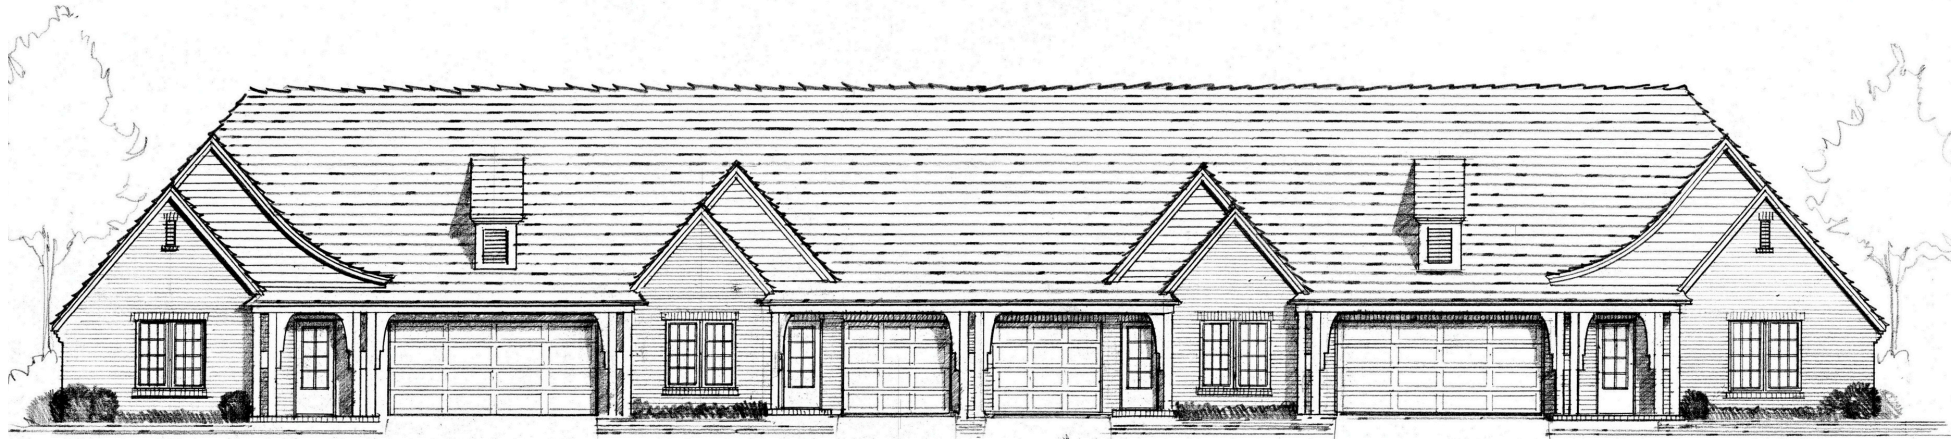

Champions Run

3 BEDROOMS | 3 BATHROOMS | 2,185 SF
INTERIOR UNIT - WITH BONUS

TOLAND
CONSTRUCTION

CR CHAMPIONS RUN

3 BEDROOMS | 3 BATHROOMS | LOFT | INTERIOR UNIT | TWO STORY

APPROXIMATE SQUARE FOOTAGE - 2,185

For concept only. Options, room sizes, and porch configurations may vary and are subject to change.

TOLAND
CONSTRUCTION