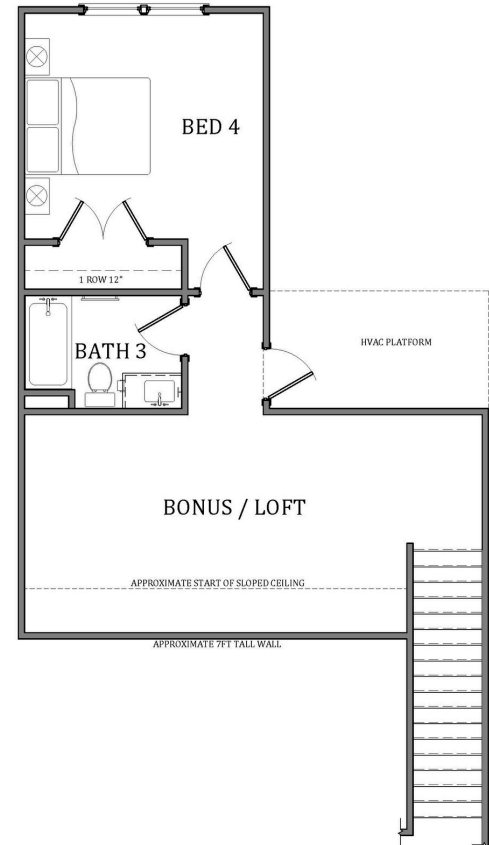

Aspen A

4 BEDROOMS | 3 BATHROOMS | 3,031 SF

TOLAND
CONSTRUCTION

TOLAND
CONSTRUCTION

Aspen A
First Floor - 2,400 SF
Second Floor - 631 SF
Total - 3,031 SF