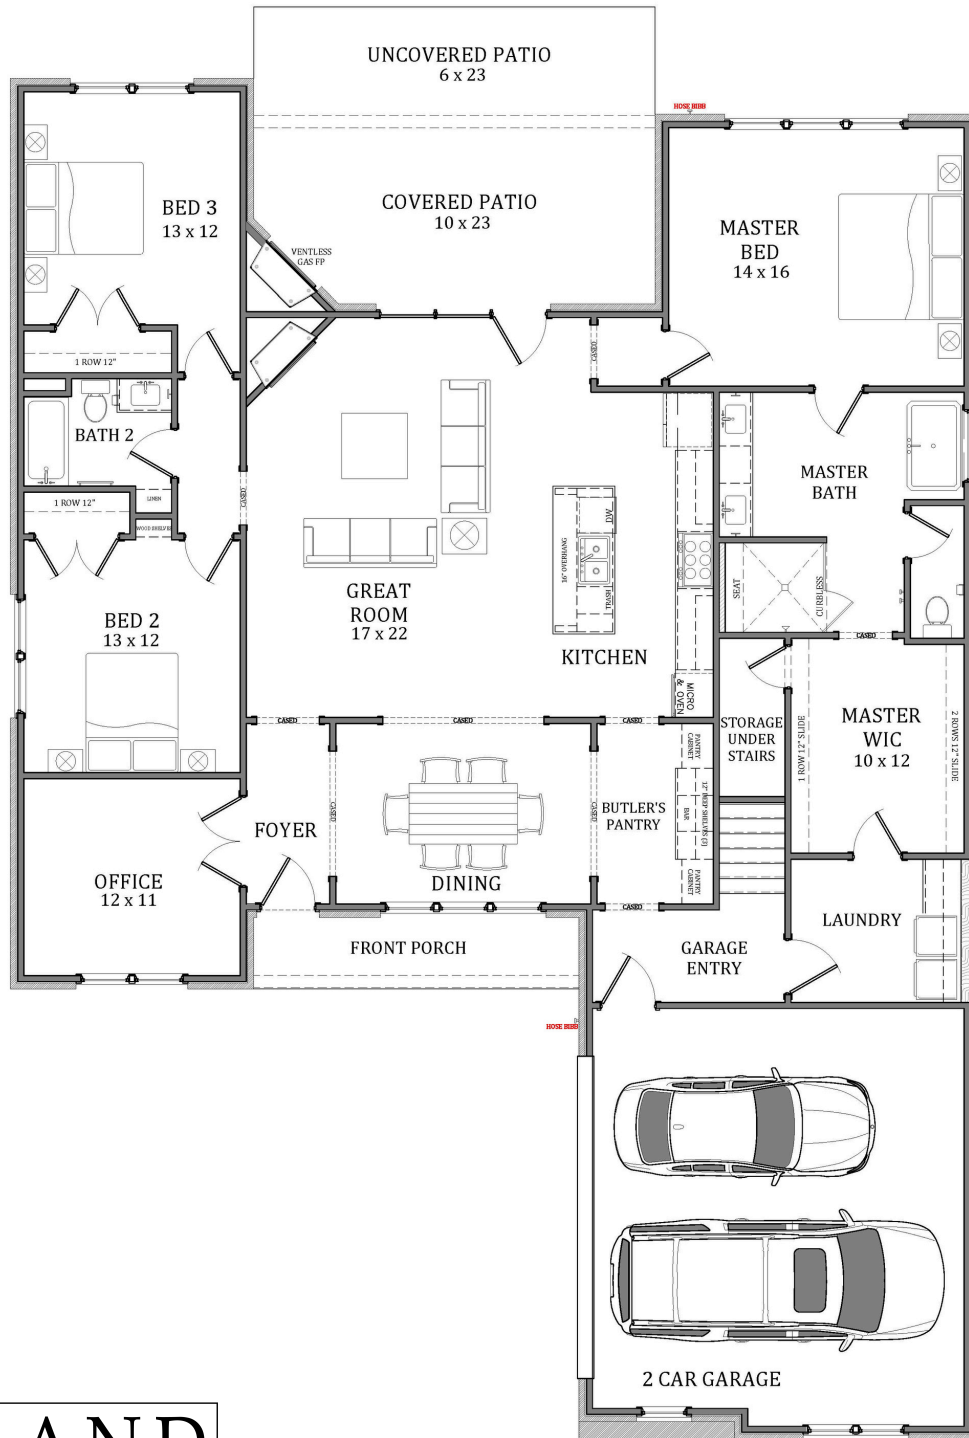

Aspen A

4 BEDROOMS | 3 BATHROOMS | 3,031 SF

TOLAND
CONSTRUCTION

TOLAND
CONSTRUCTION

Aspen A
First Floor - 2,400 SF
Second Floor - 631 SF
Total - 3,031 SF